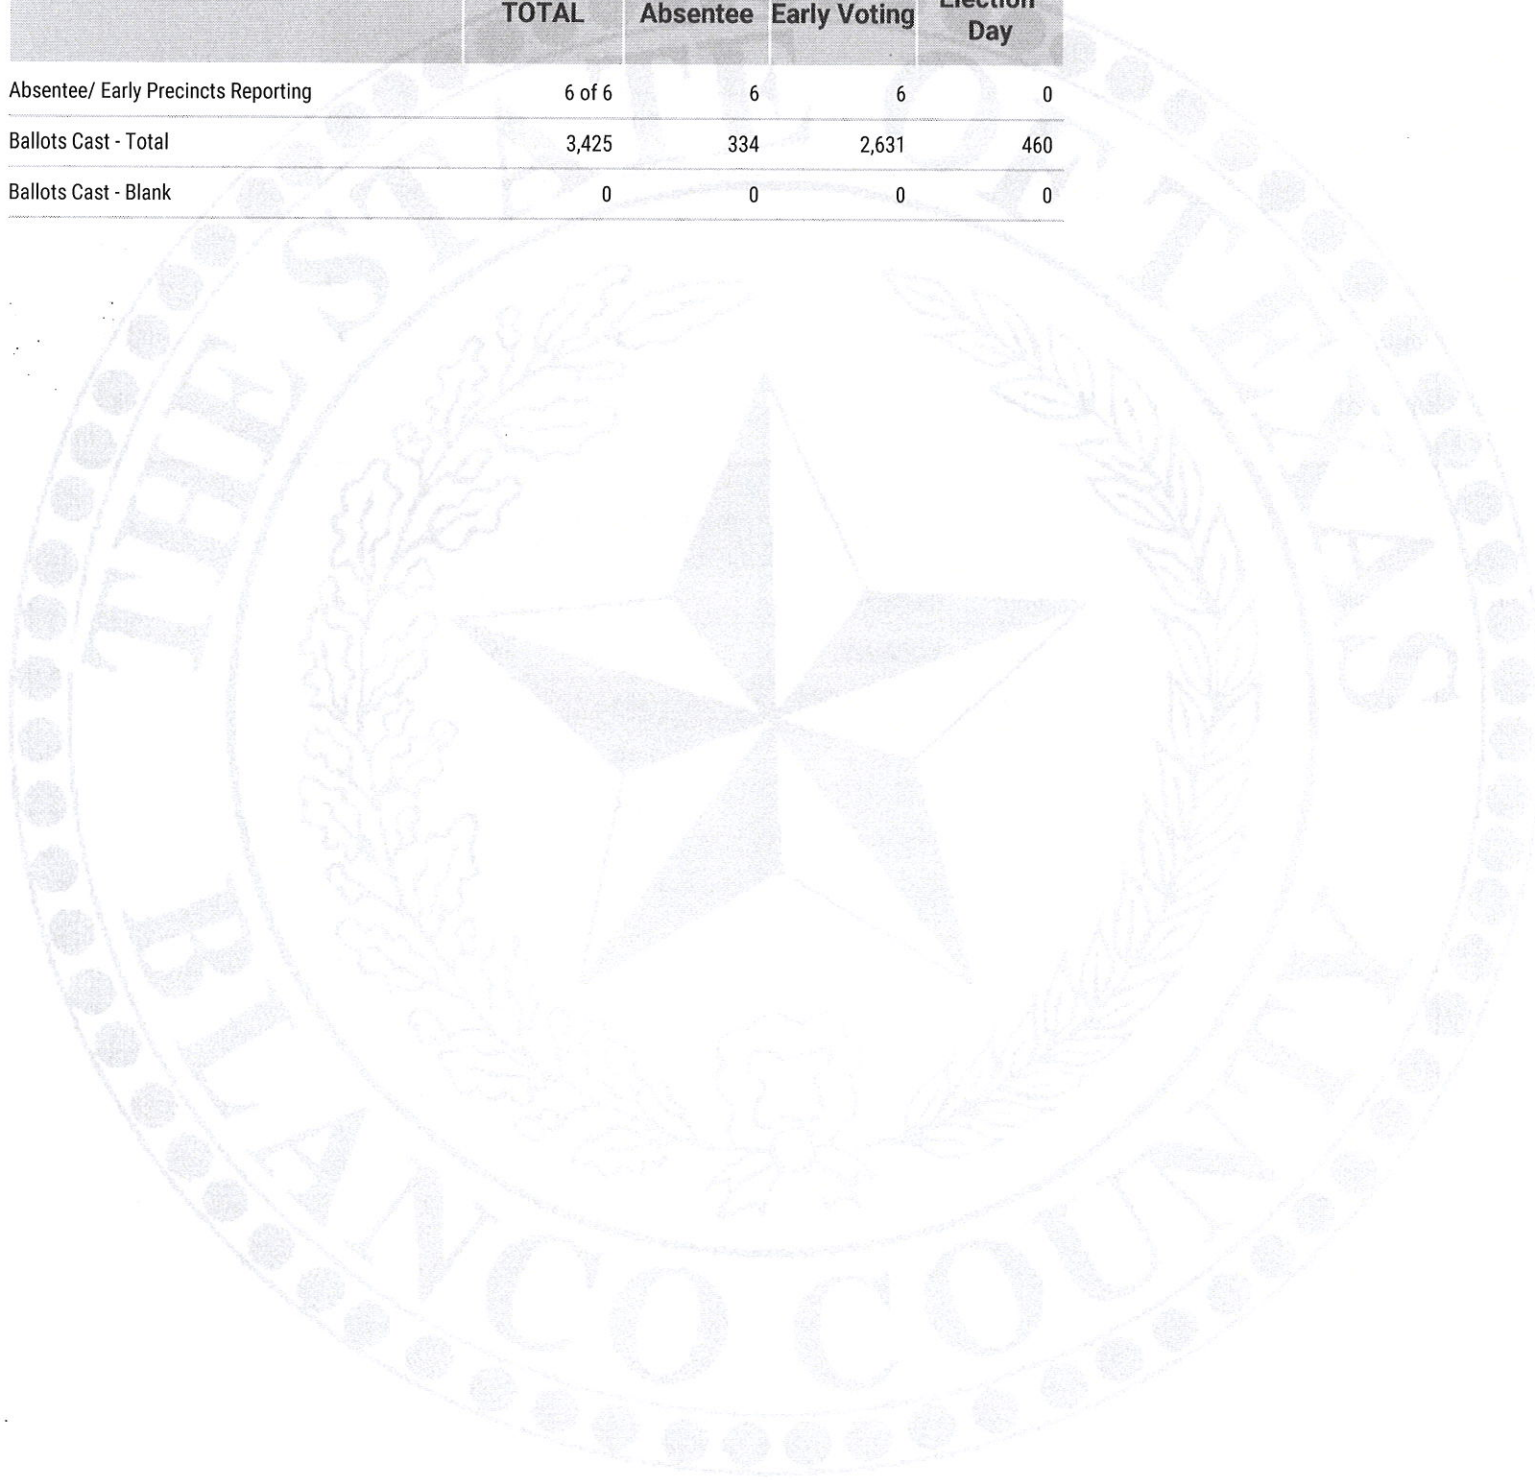

Summary Results Report
2020 General Election-JCISD
November 3, 2020

UNOFFICIAL RESULTS
JCISD
Blanco County

STATISTICS

| | TOTAL | Absentee | Early Voting | Election Day |
|-------------------------------------|--------|----------|--------------|--------------|
| Absentee/ Early Precincts Reporting | 6 of 6 | 6 | 6 | 0 |
| Ballots Cast - Total | 3,425 | 334 | 2,631 | 460 |
| Ballots Cast - Blank | 0 | 0 | 0 | 0 |

BS

Summary Results Report
 2020 General Election-JCISD
 November 3, 2020

UNOFFICIAL RESULTS
 JCISD
 Blanco County

FOR Board of Trustees, Place 6 JCISD

Vote For 1

| | TOTAL | VOTE % | Absentee | Early Voting | Election Day |
|-------------------------|--------------|----------------|------------|--------------|--------------|
| Sarah Allen | 2,824 | 100.00% | 189 | 2,233 | 402 |
| Total Votes Cast | 2,824 | 100.00% | 189 | 2,233 | 402 |
| Overvotes | 0 | | 0 | 0 | 0 |
| Undervotes | 601 | | 145 | 398 | 58 |
| Contest Totals | 3,425 | | 334 | 2,631 | 460 |